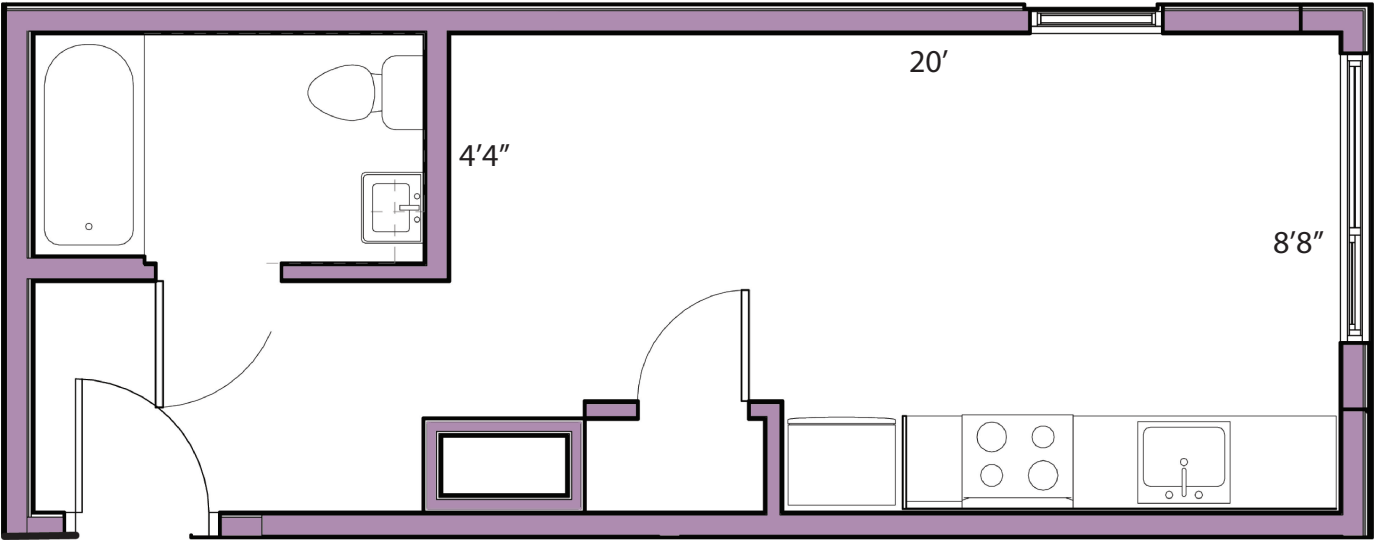

SEDU A.1

Studio

- 1 bathroom
- 345 square feet

Features

- Fiber Internet
- A/C Port
- Wood Vinyl Flooring
- Full-Size Kitchen
 - Refrigerator, stove range, microwave, and dishwasher

Unit square footage is approximate and may vary between units